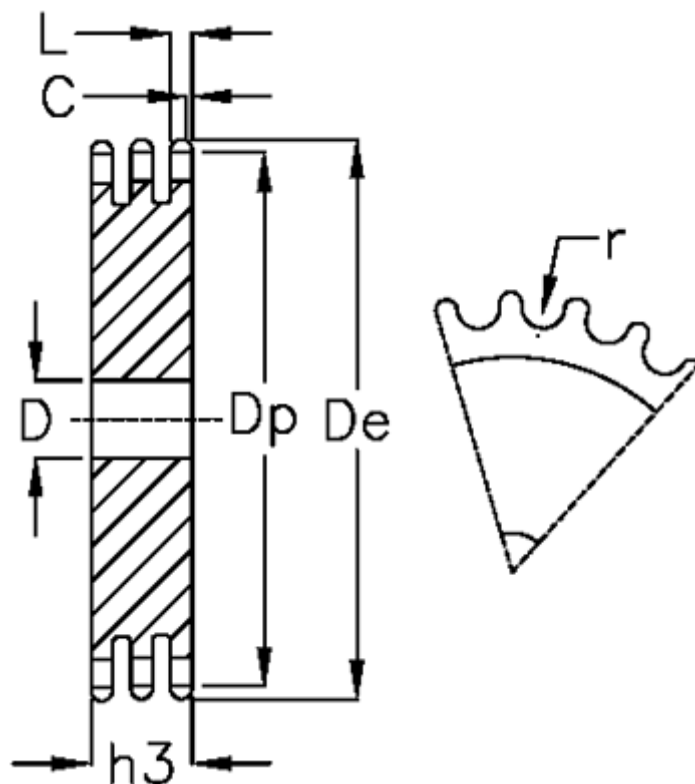

Article number: 616023010030

Description: Plate wheel 24 B-3 Z=30 triplex

Measures

C	= 4
D	= 40
De	= 379.5
Dp	= 364.5
For chain size	= 1 1/2 x 1
For chain type	= 24 B-3
h3	= 120.3
L	= 23.6

Number of teeth	= 30
r	= 25.4